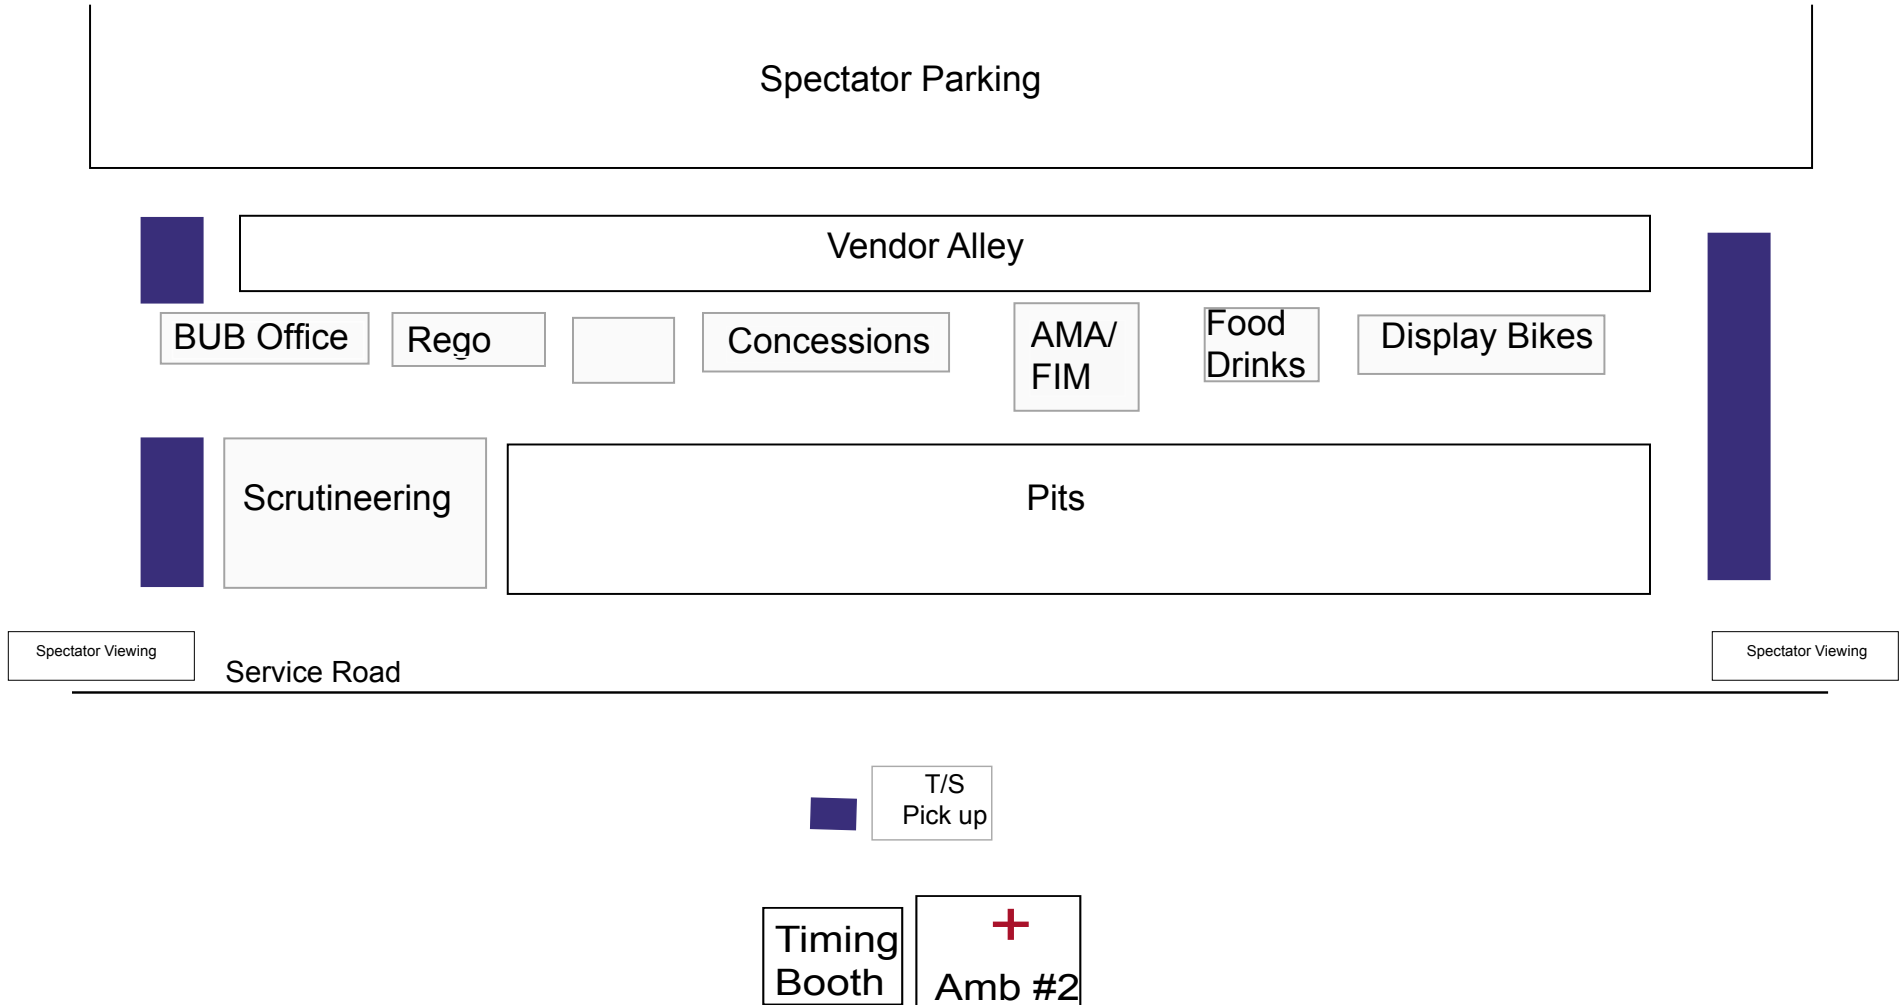

International Motorcycle Speed Trials by BUB

Event Map 1

Tracks

NOT TO SCALE

- Shading
- Bathroom

Event Officials Only this side of line

- Amb #1
- Fire Crew

International Motorcycle Speed Trials by BUB

Event Map 2

Pit and Registration Areas

NOT TO SCALE

Shading
Bathroom

NOT TO SCALE

Internatinonal Motorcycle Speed Trials by BUB Event Map 3 Entry Gate Area