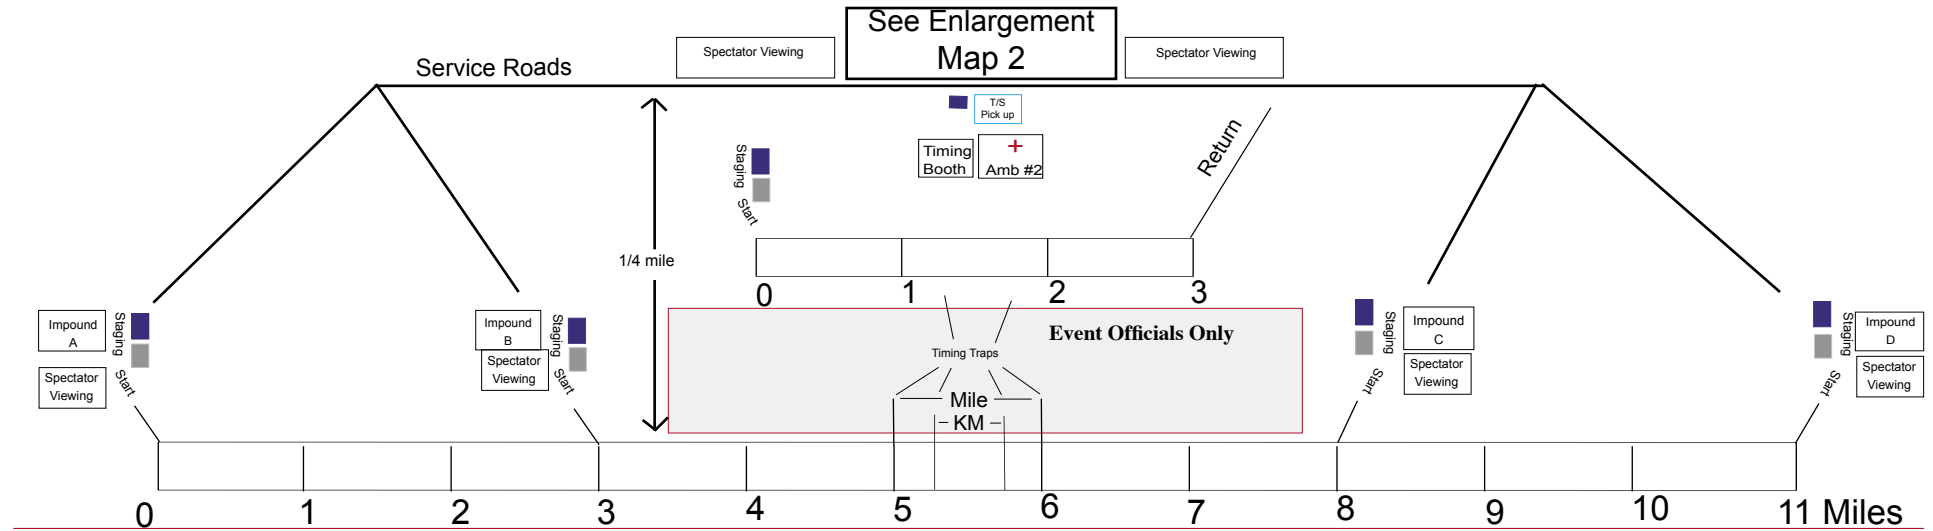

International Motorcycle Speed Trials by BUB

Event Map 1

Tracks

NOT TO SCALE

- Shading
- Bathroom

Event Officials Only this side of line

- Amb #1
- Fire Crew

International Motorcycle Speed Trials by BUB

Event Map 2

Pit and Registration Areas

NOT TO SCALE

Shading
Bathroom

NOT TO SCALE

Internatinonal Motorcycle Speed Trials by BUB Event Map 3 Entry Gate Area