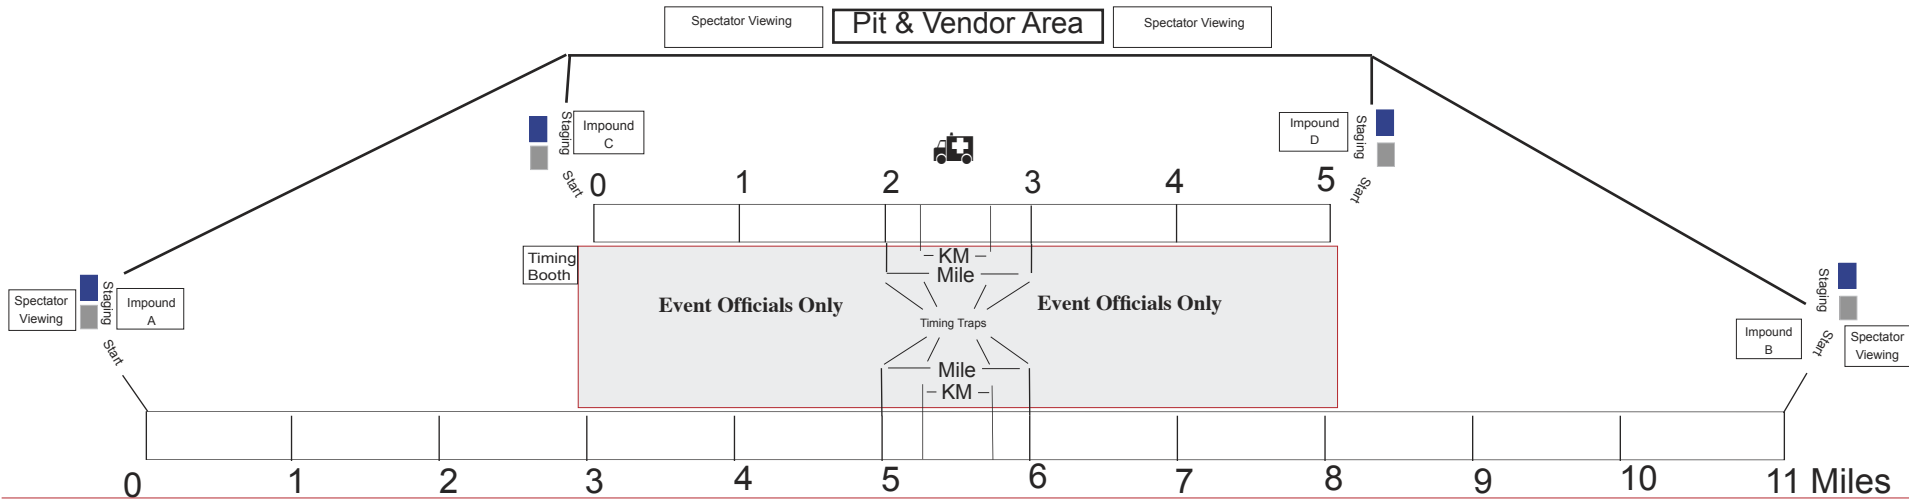

International Motorcycle Speed Trials by BUB

NOT TO SCALE

- Shading
- Bathroom

Service Roads

Event Officials Only this side of line