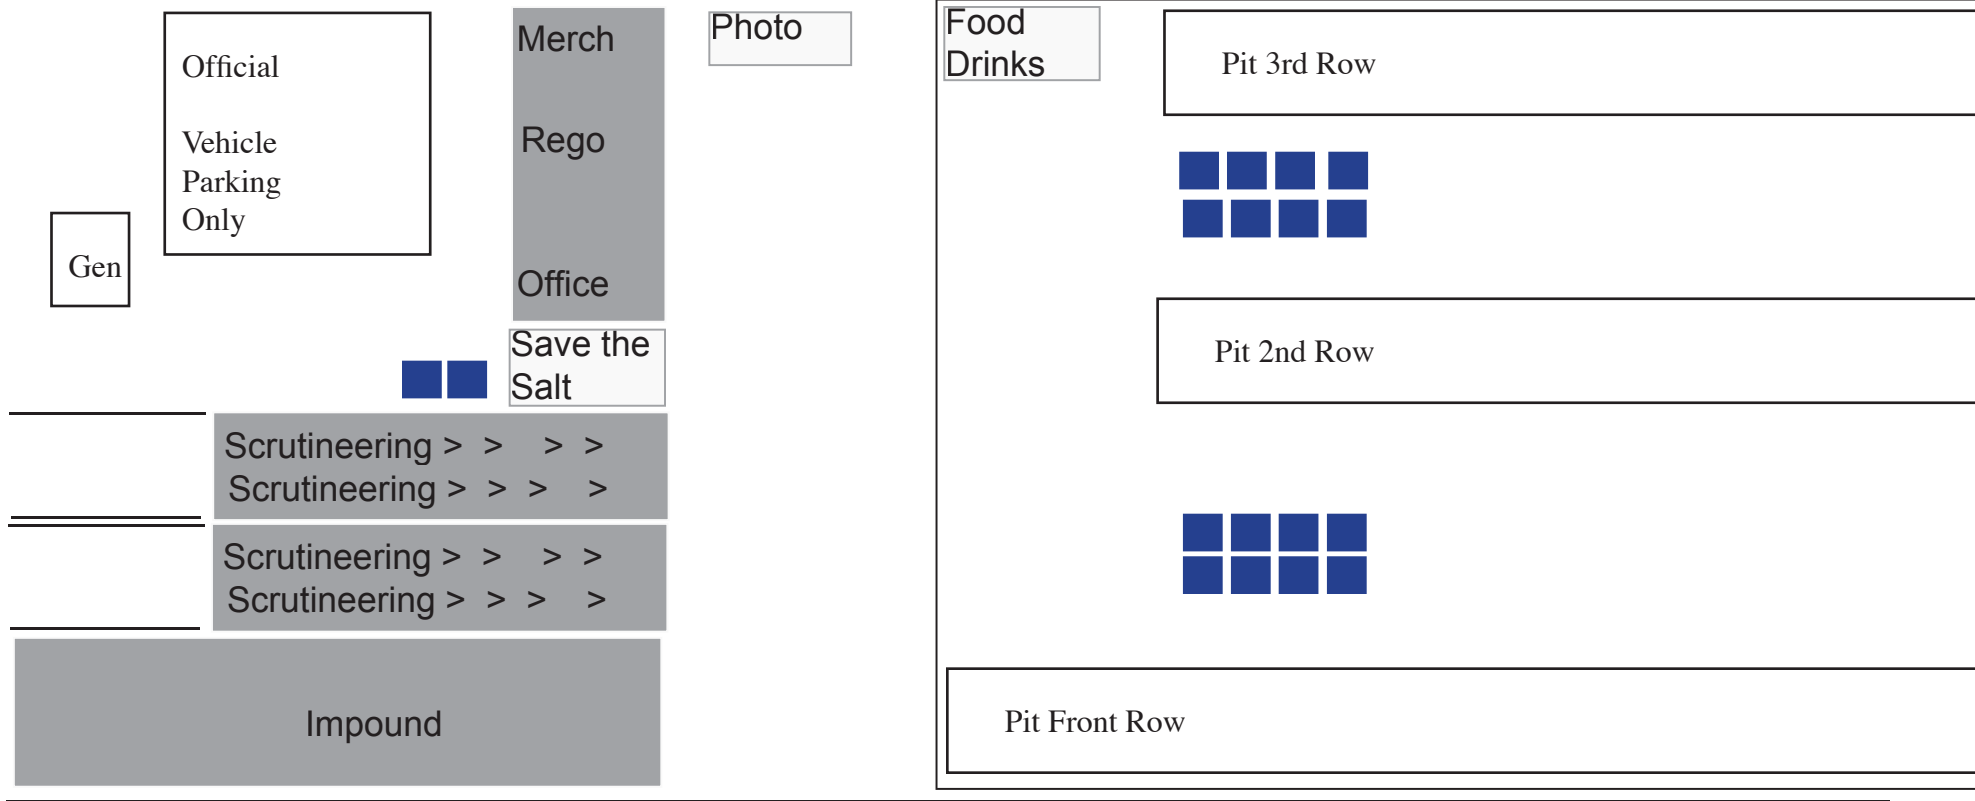

BUB Motorcycle Speed Trials Event Map 1 Tracks

NOT TO SCALE

Shading
 Bathroom

<---To Access Road

NOT TO SCALE

BUB Motorcycle Speed Trials Event Map 2 Pit and Registration Areas

 Shading
 Bathroom

Pit Main Gate

Pits

Service Road

NOT TO SCALE

BUB Motorcycle Speed Trials Event Map 3 Entry Gate Area