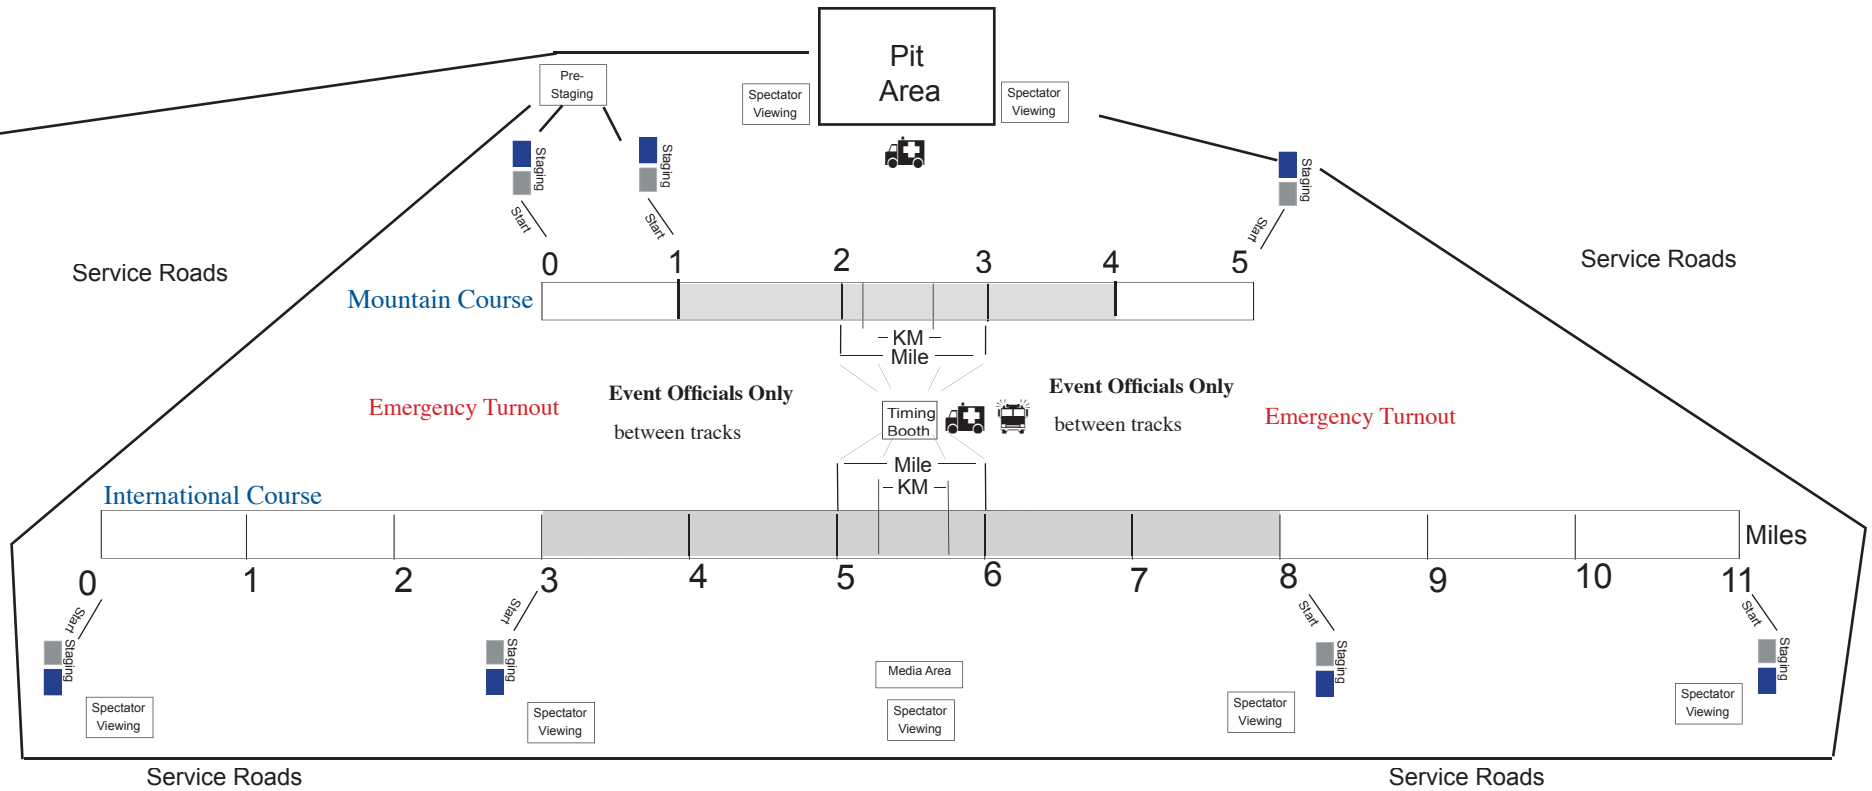

BUB Motorcycle Speed Trials Event Map 1 Tracks

NOT TO SCALE

Shading
 Bathroom

<---To Access Road

NOT TO SCALE

BUB Motorcycle Speed Trials Event Map 2 Pit and Registration Areas

 Shading
 Bathroom

Pit Main Gate

Pits

Service Road

NOT TO SCALE

BUB Motorcycle Speed Trials Event Map 3 Entry Gate Area