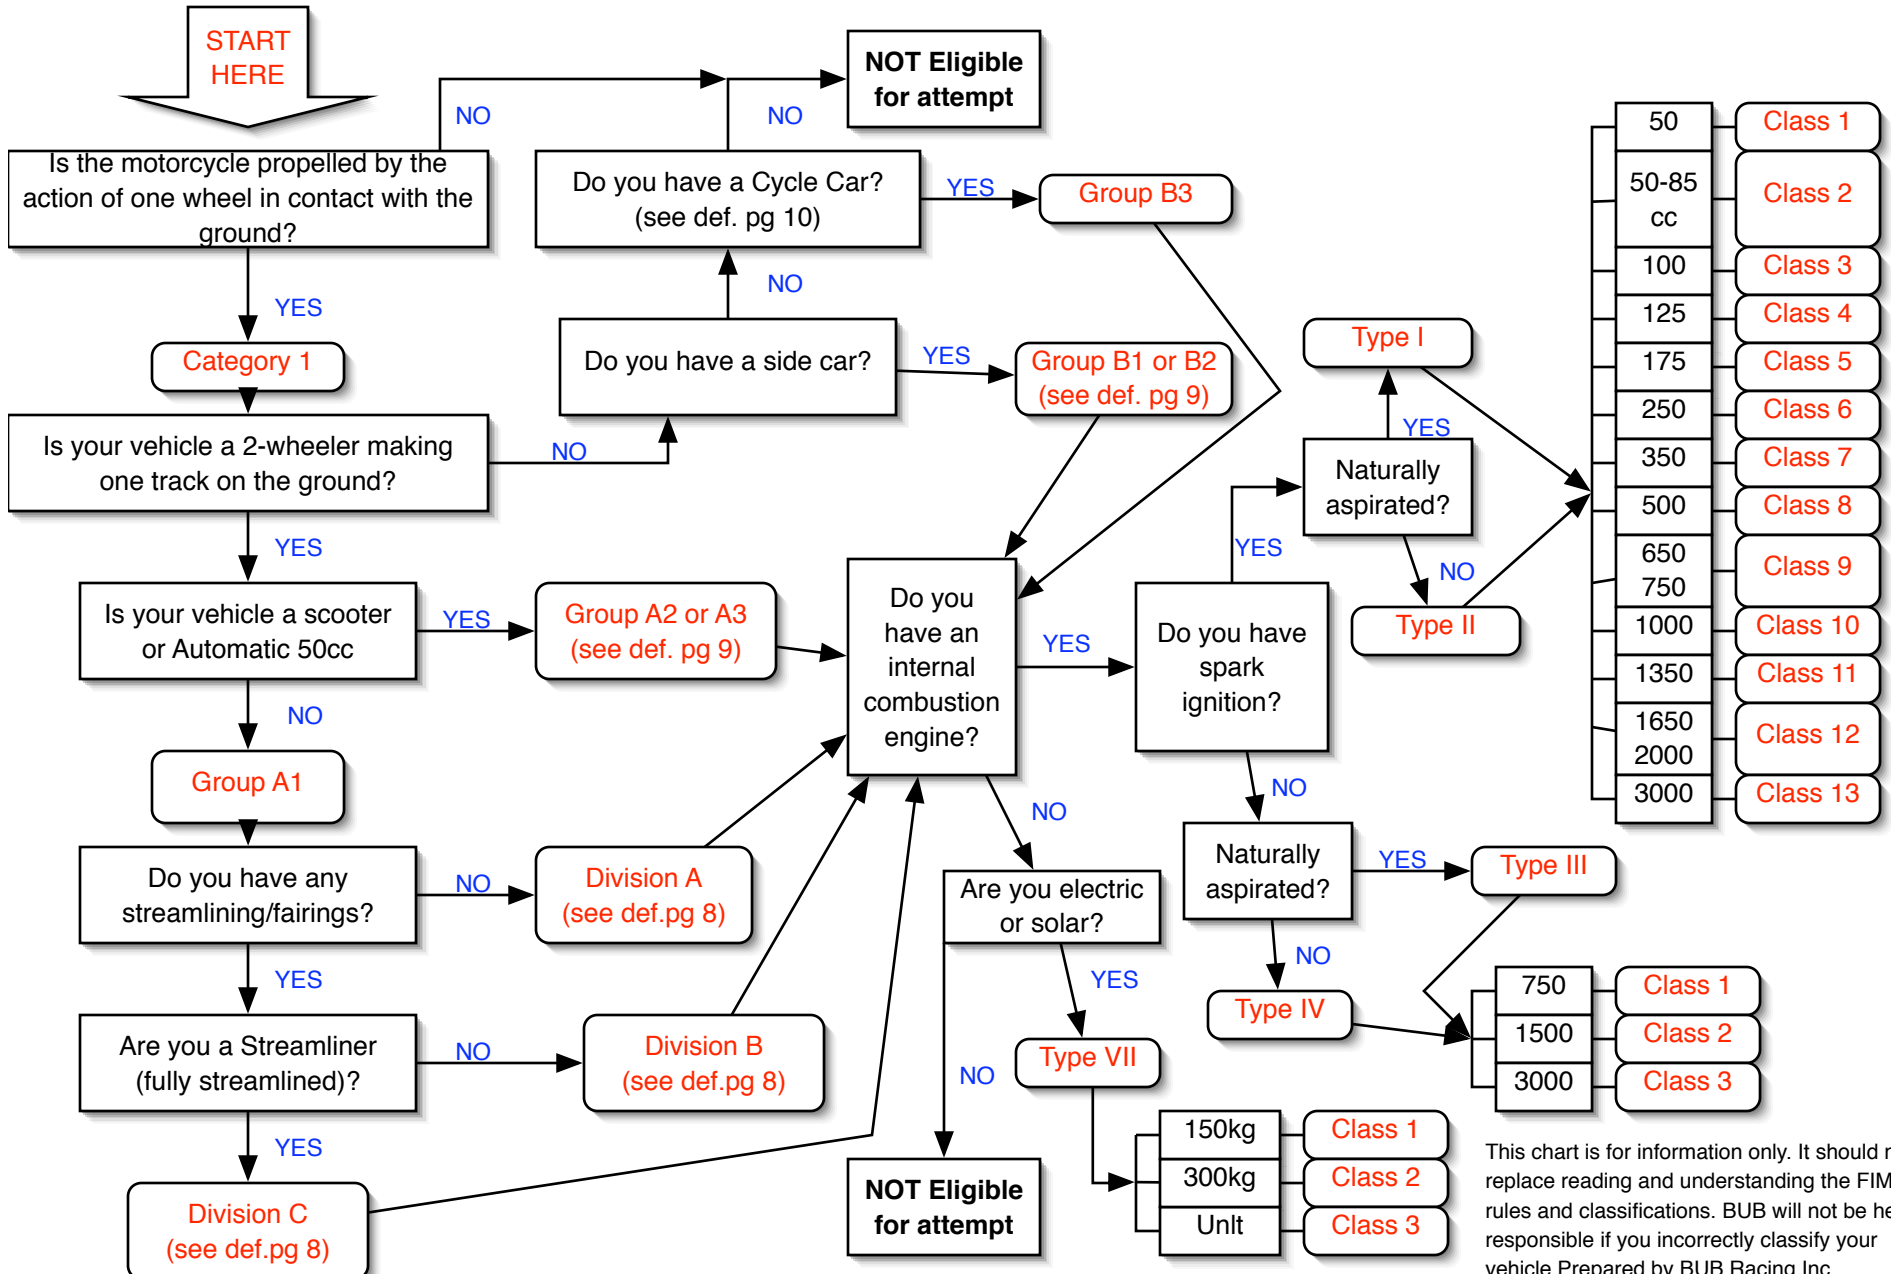

BUB MC Speed Trials FIM Classification Flow Chart

FIM Classification = Category, Group, Division, Type, Class

To Use: Follow 'yes' or 'no' paths. Collect FIM category, group, division, type and class to determine your FIM Classification. Pg references = FIM World Records book. Confirm that you meet the classification criteria by reading the FIM rules.

This chart is for information only. It should not replace reading and understanding the FIM rules and classifications. BUB will not be held responsible if you incorrectly classify your vehicle Prepared by BUB Racing Inc.